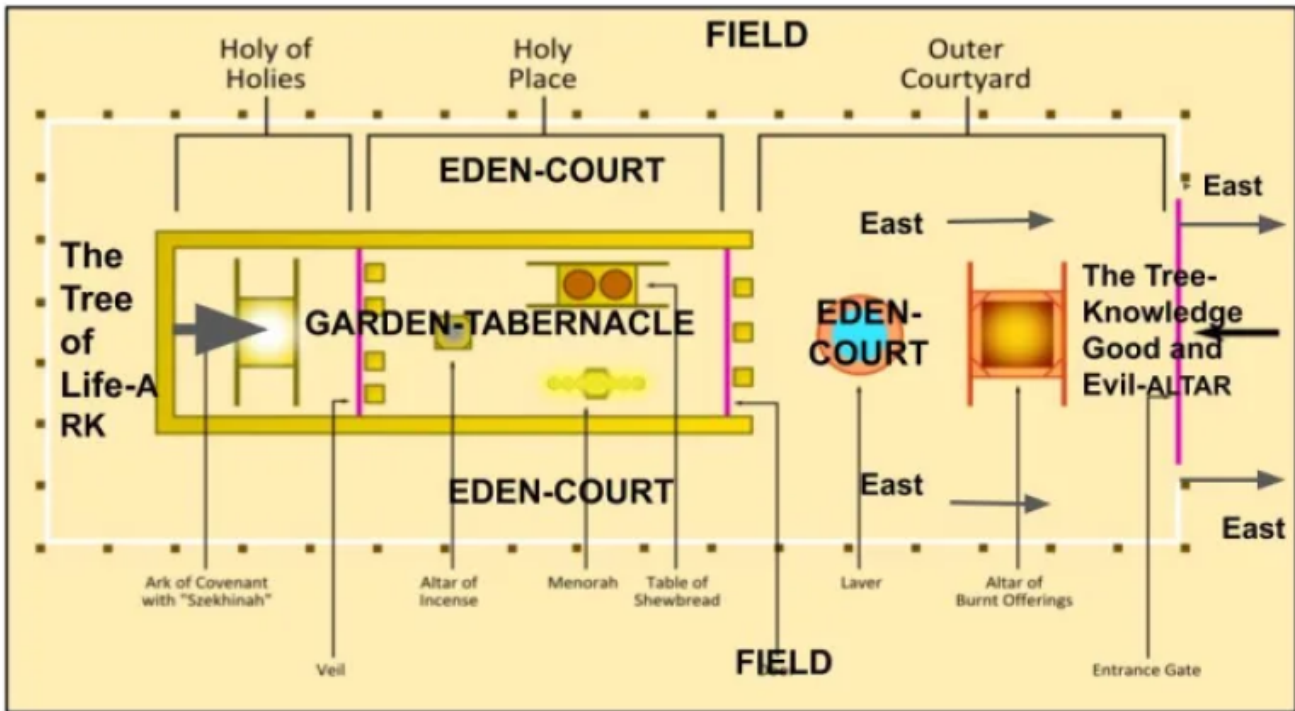

# Hof van Eden, de Ark, de Tabernakel

<https://owlcation.com/humanities/The-Location-of-the-The-Tree-of-Knowledge-of-Good-and-Evil>

From:

<https://studie.famvisser.net/> - **Studie Pagina Chavoerah Maqor**

Permanent link:

[https://studie.famvisser.net/doku.php?id=stu\\_eden\\_ark\\_tabernacle&rev=1673193175](https://studie.famvisser.net/doku.php?id=stu_eden_ark_tabernacle&rev=1673193175)

Last update: **2023/01/08 16:52**