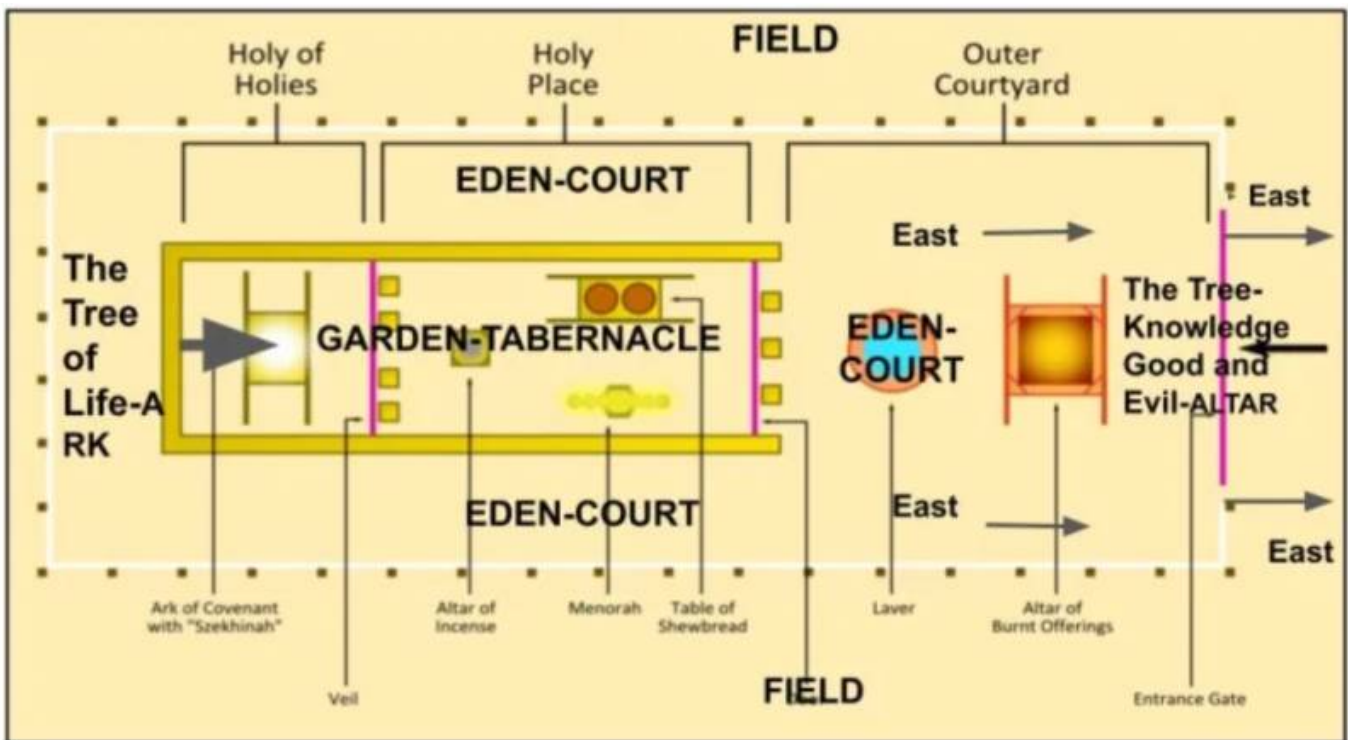

Hof van Eden, de Ark, de Tabernakel

<https://owlcation.com/humanities/The-Location-of-the-The-Tree-of-Knowledge-of-Good-and-Evil>

From:

<https://studie.famvisser.net/> - **Studie Pagina Chavoerah Maqor**

Permanent link:

https://studie.famvisser.net/doku.php?id=stu_eden_ark_tabernacle&rev=1673193175

Last update: **2023/01/08 16:52**