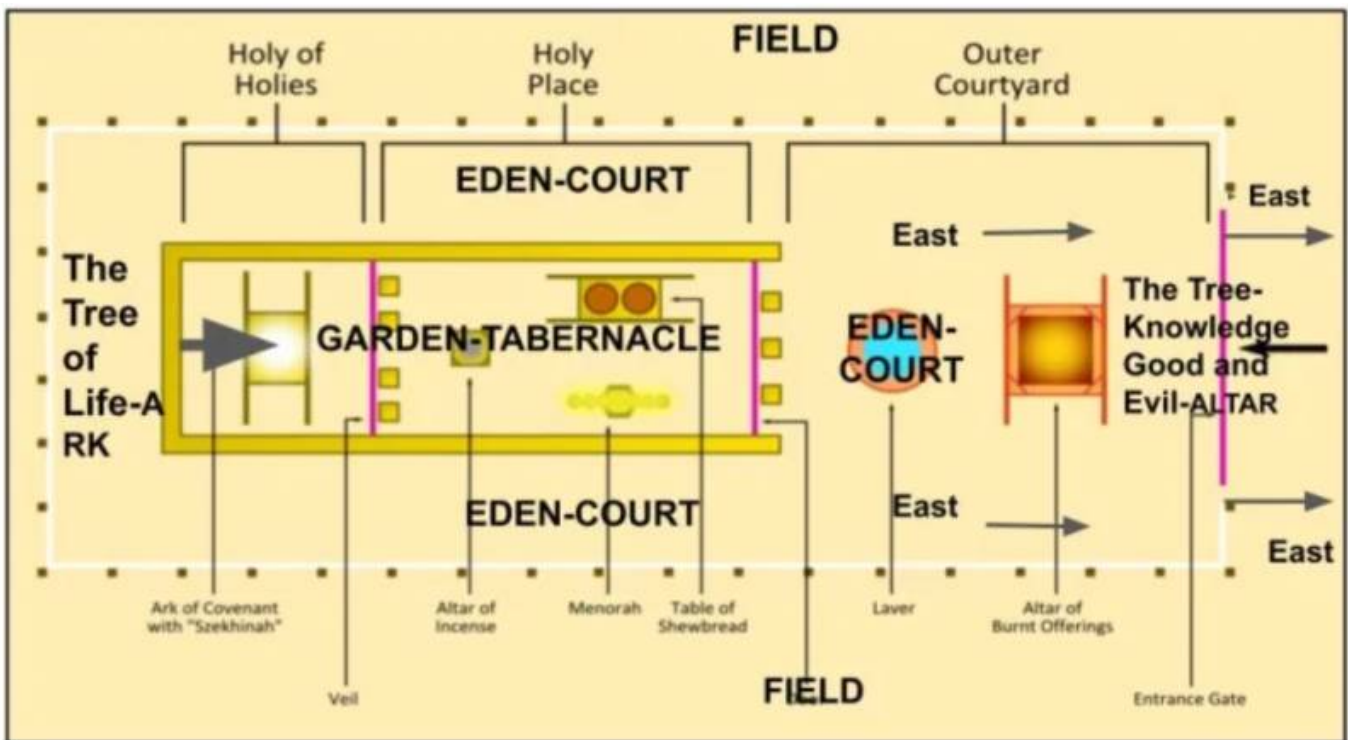

# Hof van Eden, de Ark, de Tabernakel

<https://owlcation.com/humanities/The-Location-of-the-The-Tree-of-Knowledge-of-Good-and-Evil>

From:

<https://studie.famvisser.net/> - **Studie Pagina Chavoerah Maqor**

Permanent link:

[https://studie.famvisser.net/doku.php?id=stu\\_eden\\_ark\\_tabernacle&rev=1673193175](https://studie.famvisser.net/doku.php?id=stu_eden_ark_tabernacle&rev=1673193175)

Last update: **2023/01/08 16:52**