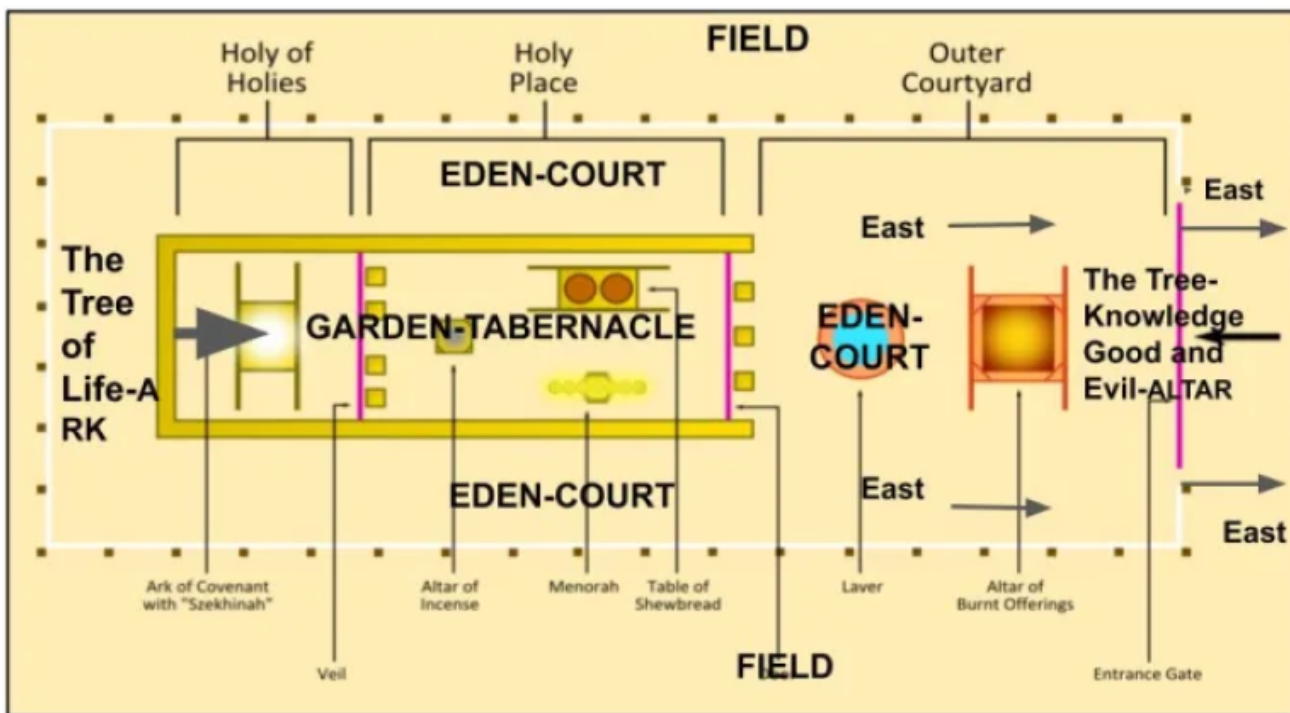

# Hof van Eden, de Ark, de Tabernakel

<https://owlcation.com/humanities/The-Location-of-the-The-Tree-of-Knowledge-of-Good-and-Evil>

From:

<https://studie.famvisser.net/> - **Studie Pagina Chavoerah Maqor**

Permanent link:

[https://studie.famvisser.net/doku.php?id=stu\\_eden\\_ark\\_tabernacle&rev=1673193175](https://studie.famvisser.net/doku.php?id=stu_eden_ark_tabernacle&rev=1673193175)

Last update: **2023/01/08 16:52**