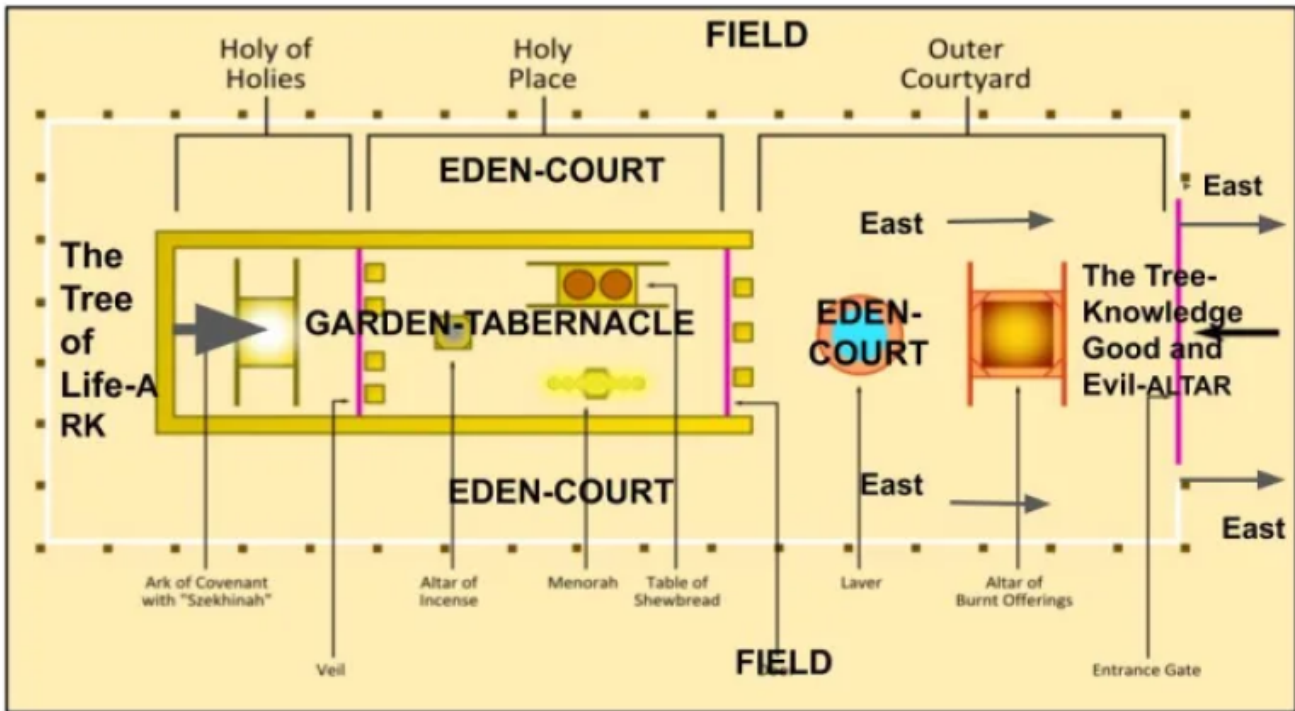

Hof van Eden, de Ark, de Tabernakel

<https://owlcation.com/humanities/The-Location-of-the-The-Tree-of-Knowledge-of-Good-and-Evil>

From:

<https://studie.famvisser.net/> - **Studie Pagina Chavoerah Maqor**

Permanent link:

https://studie.famvisser.net/doku.php?id=stu_eden_ark_tabernacle&rev=1673193175

Last update: **2023/01/08 16:52**