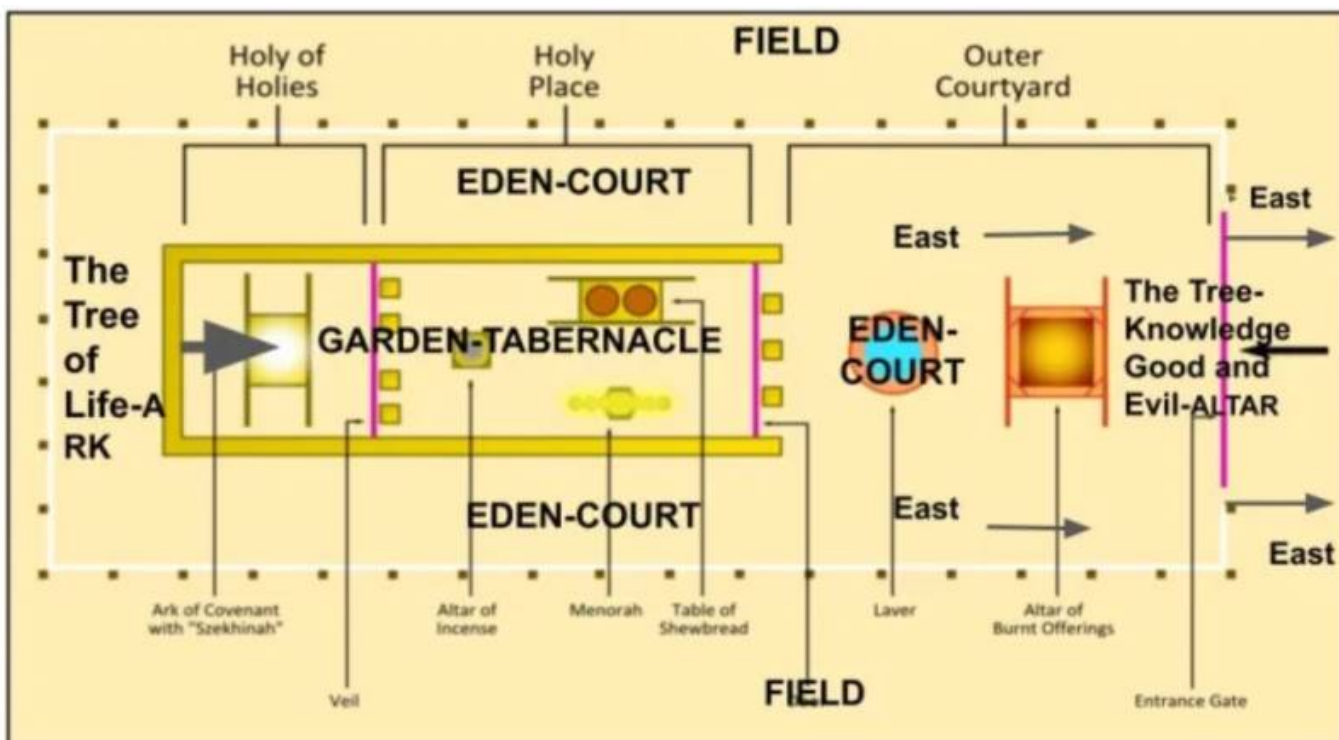

# Hof van Eden, de Ark, de Tabernakel

<https://owlcation.com/humanities/The-Location-of-the-The-Tree-of-Knowledge-of-Good-and-Evil>

From:

<https://studie.famvisser.net/> - **Studie Pagina Chavoerah Maqor**

Permanent link:

[https://studie.famvisser.net/doku.php?id=stu\\_eden\\_ark\\_tabernacle&rev=1673193175](https://studie.famvisser.net/doku.php?id=stu_eden_ark_tabernacle&rev=1673193175)

Last update: **2023/01/08 16:52**