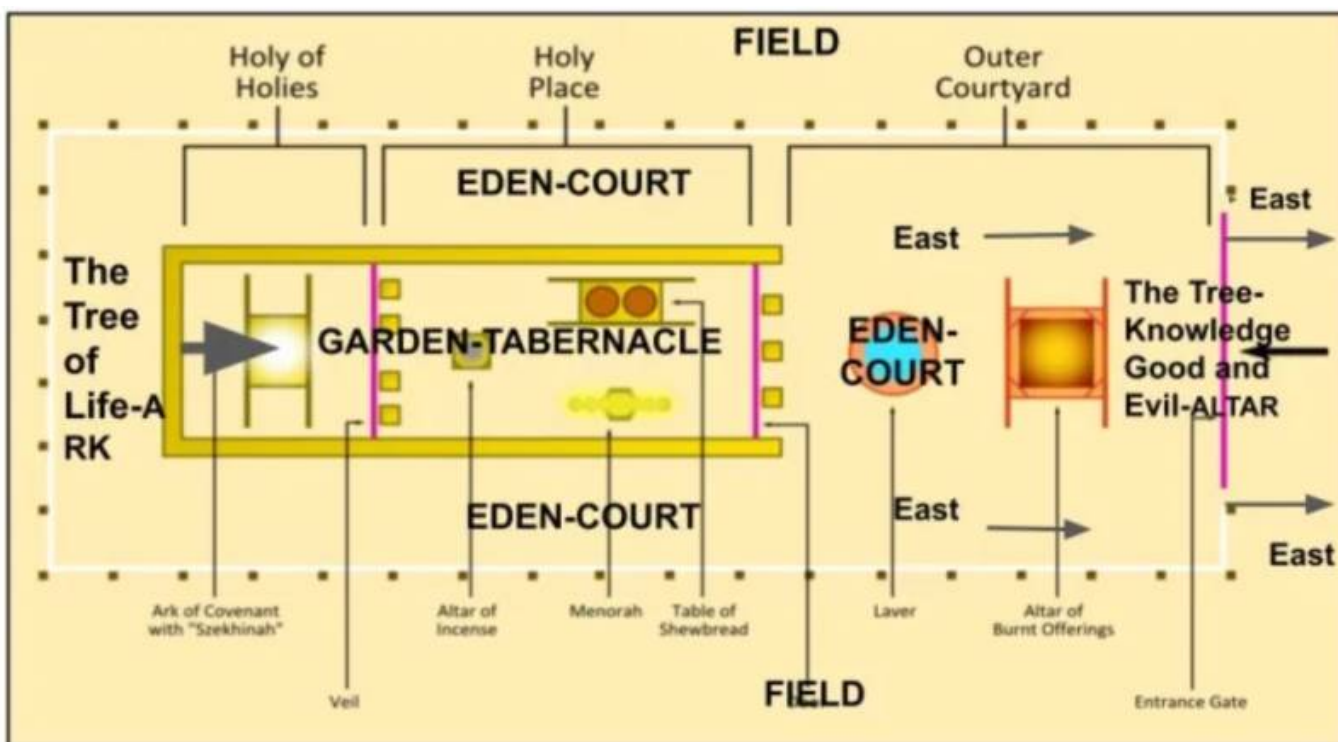

Hof van Eden, de Ark, de Tabernakel

<https://owlcation.com/humanities/The-Location-of-the-The-Tree-of-Knowledge-of-Good-and-Evil>

From: <https://studie.famvisser.net/> - Studie Pagina Chavoerah Maqor

Permanent link: https://studie.famvisser.net/doku.php?id=stu_eden_ark_tabernacle&rev=1673193149