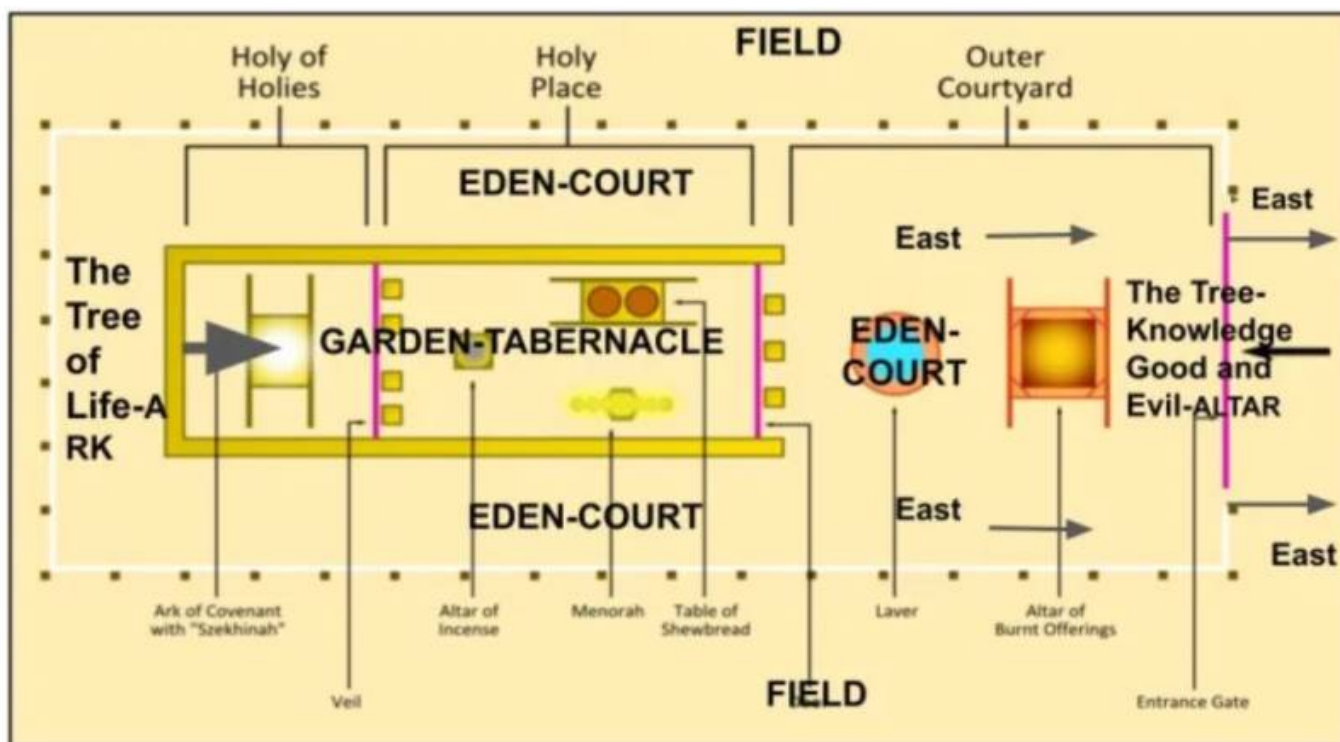

Hof van Eden, de Ark, de Tabernakel

<https://owlcation.com/humanities/The-Location-of-the-The-Tree-of-Knowledge-of-Good-and-Evil>

From: <https://studie.famvisser.net/> - Studie Pagina Chavoerah Maqor

Permanent link: https://studie.famvisser.net/doku.php?id=stu_eden_ark_tabernacle&rev=1673193149