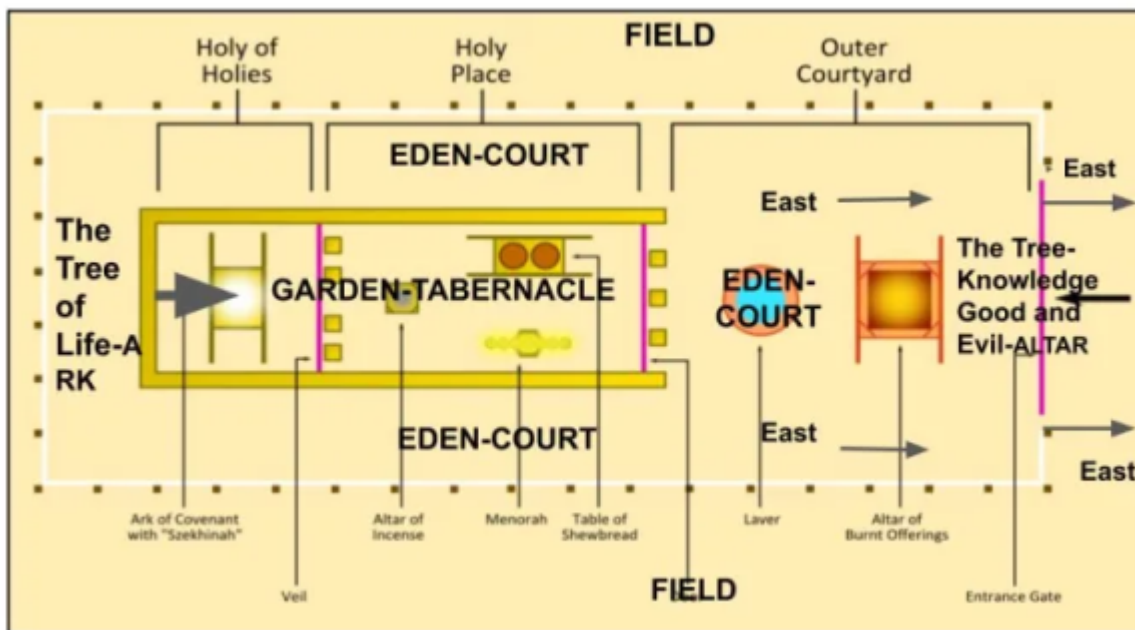

# Hof van Eden, de Ark, de Tabernakel

<https://owlcation.com/humanities/The-Location-of-the-The-Tree-of-Knowledge-of-Good-and-Evil>

From: <https://studie.famvisser.net/> - Studie Pagina Chavoerah Maqor

Permanent link: [https://studie.famvisser.net/doku.php?id=stu\\_eden\\_ark\\_tabernacle&rev=1673193149](https://studie.famvisser.net/doku.php?id=stu_eden_ark_tabernacle&rev=1673193149)