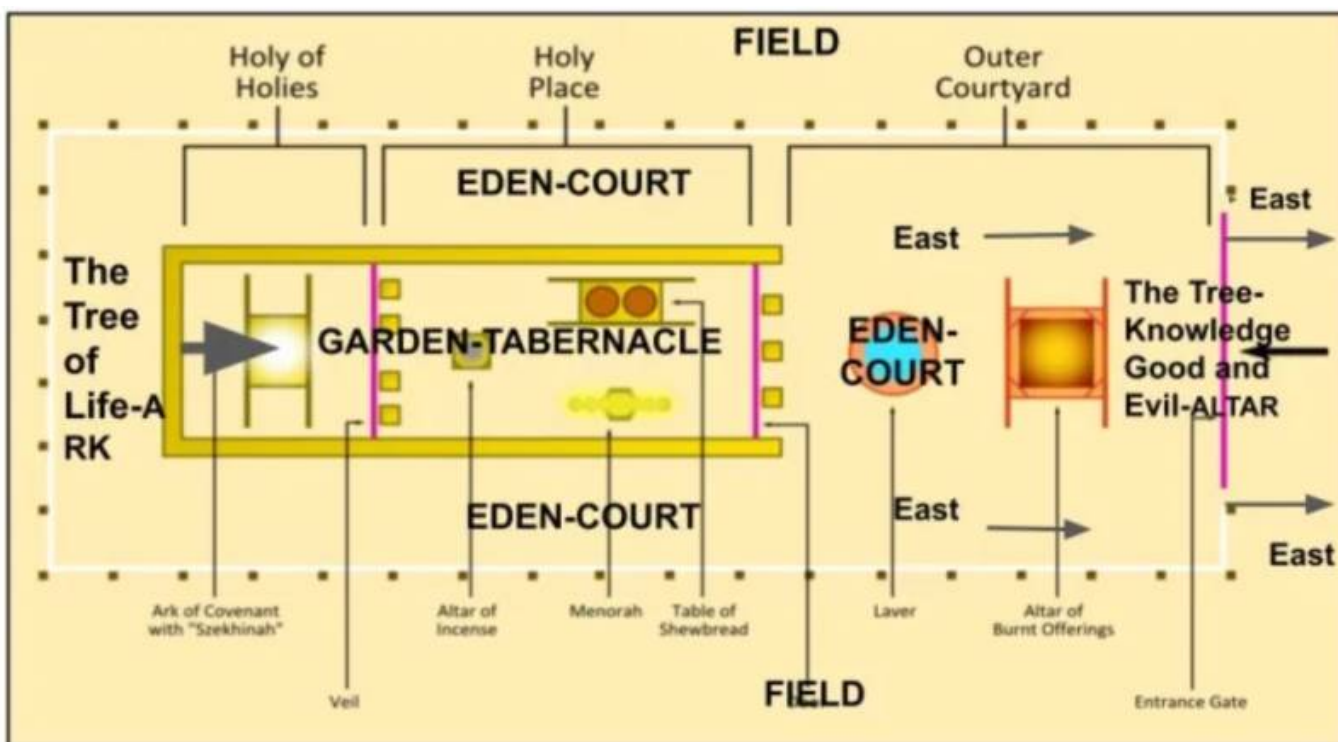

# Hof van Eden, de Ark, de Tabernakel

<https://owlcation.com/humanities/The-Location-of-the-The-Tree-of-Knowledge-of-Good-and-Evil>

From: <https://studie.famvisser.net/> - Studie Pagina Chavoerah Maqor

Permanent link: [https://studie.famvisser.net/doku.php?id=stu\\_eden\\_ark\\_tabernacle&rev=1673193149](https://studie.famvisser.net/doku.php?id=stu_eden_ark_tabernacle&rev=1673193149)