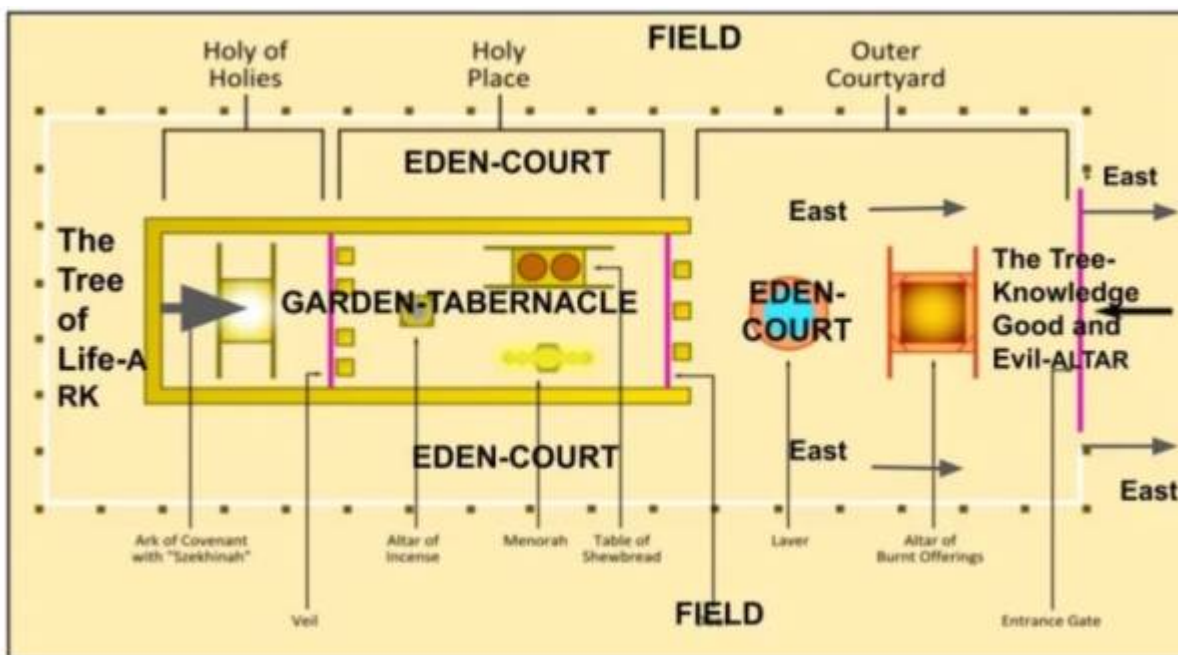

# Hof van Eden, de Ark, de Tabernakel

<https://owlcation.com/humanities/The-Location-of-the-The-Tree-of-Knowledge-of-Good-and-Evil>

From: <https://studie.famvisser.net/> - Studie Pagina Chavoerah Maqor

Permanent link: [https://studie.famvisser.net/doku.php?id=stu\\_eden\\_ark\\_tabernacle&rev=1673193118](https://studie.famvisser.net/doku.php?id=stu_eden_ark_tabernacle&rev=1673193118)