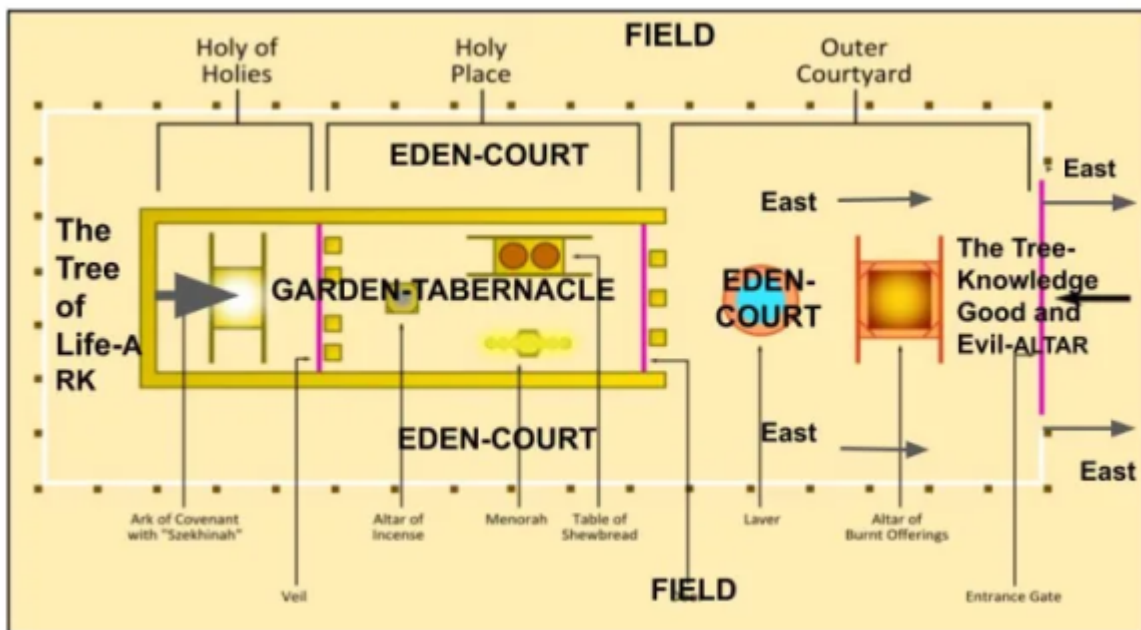

# Hof van Eden, de Ark, de Tabernakel

<https://owlcation.com/humanities/The-Location-of-the-The-Tree-of-Knowledge-of-Good-and-Evil>

From: <https://studie.famvisser.net/> - Studie Pagina Chavoerah Maqor

Permanent link: [https://studie.famvisser.net/doku.php?id=stu\\_eden\\_ark\\_tabernacle&rev=1673193118](https://studie.famvisser.net/doku.php?id=stu_eden_ark_tabernacle&rev=1673193118)