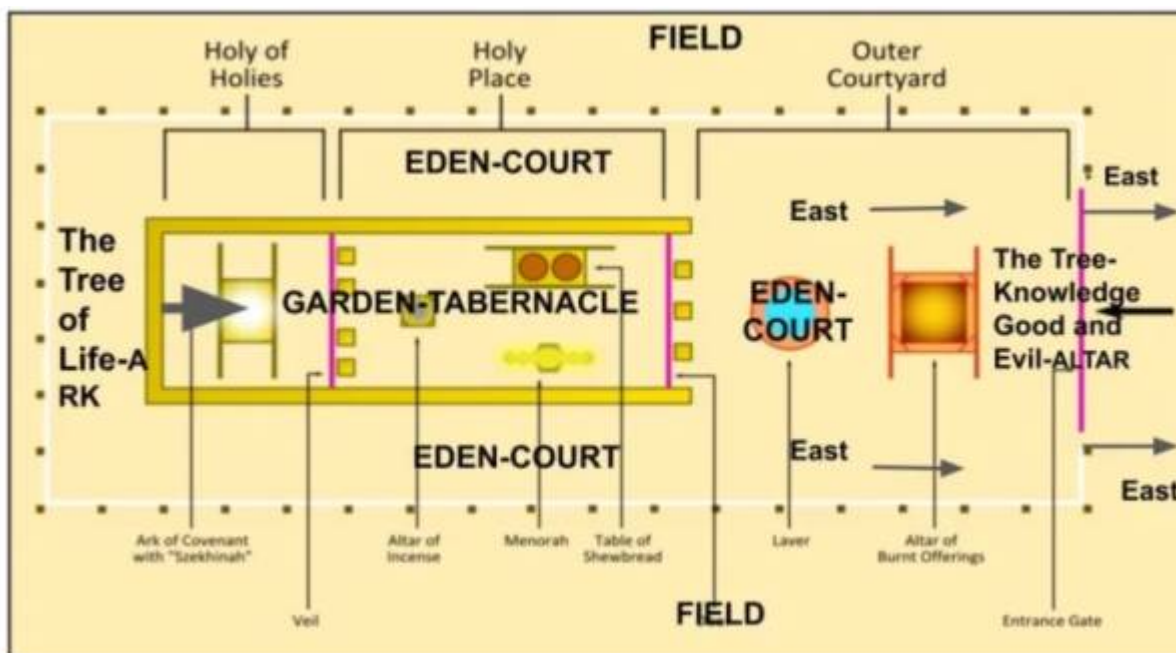

Hof van Eden, de Ark, de Tabernakel

<https://owlcation.com/humanities/The-Location-of-the-The-Tree-of-Knowledge-of-Good-and-Evil>

From: <https://studie.famvisser.net/> - Studie Pagina Chavoerah Maqor

Permanent link: https://studie.famvisser.net/doku.php?id=stu_eden_ark_tabernacle&rev=1673193118