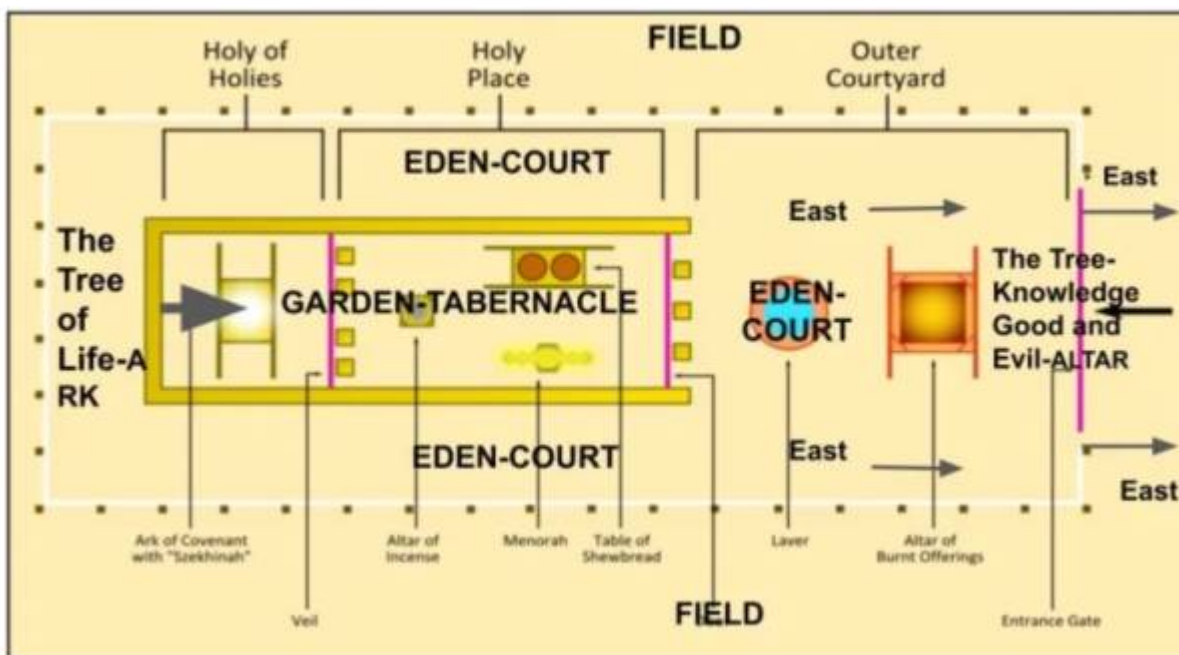

# Hof van Eden, de Ark, de Tabernakel

<https://owlcation.com/humanities/The-Location-of-the-The-Tree-of-Knowledge-of-Good-and-Evil>

From: <https://studie.famvisser.net/> - Studie Pagina Chavoerah Maqor

Permanent link: [https://studie.famvisser.net/doku.php?id=stu\\_eden\\_ark\\_tabernacle&rev=1673193118](https://studie.famvisser.net/doku.php?id=stu_eden_ark_tabernacle&rev=1673193118)