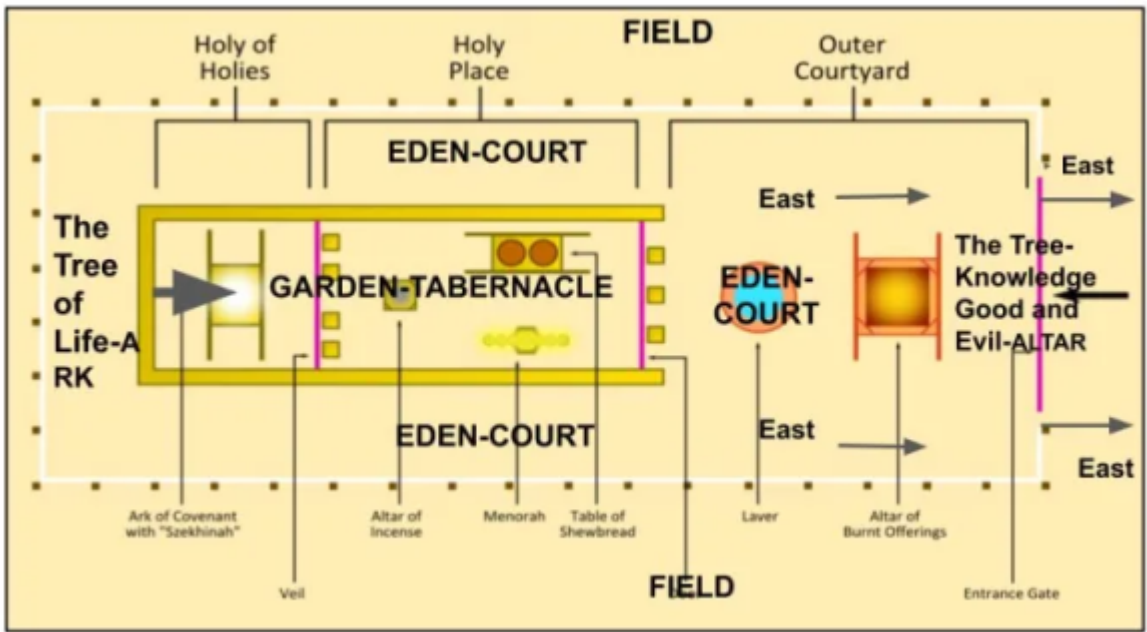

Hof van Eden, de Ark, de Tabernakel

<https://owlcation.com/humanities/The-Location-of-the-The-Tree-of-Knowledge-of-Good-and-Evil>

From: <https://studie.famvisser.net/> - Studie Pagina Chavoerah Maqor

Permanent link: https://studie.famvisser.net/doku.php?id=stu_eden_ark_tabernacle&rev=1673192782