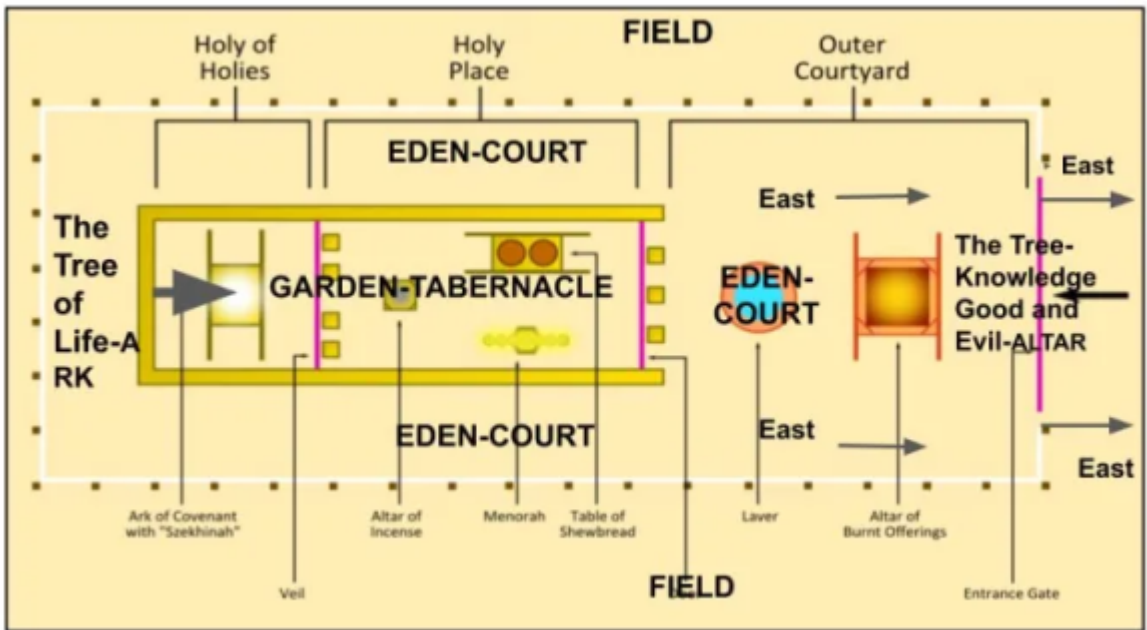

# Hof van Eden, de Ark, de Tabernakel

<https://owlcation.com/humanities/The-Location-of-the-The-Tree-of-Knowledge-of-Good-and-Evil>

From: <https://studie.famvisser.net/> - Studie Pagina Chavoerah Maqor

Permanent link: [https://studie.famvisser.net/doku.php?id=stu\\_eden\\_ark\\_tabernacle&rev=1673192782](https://studie.famvisser.net/doku.php?id=stu_eden_ark_tabernacle&rev=1673192782)